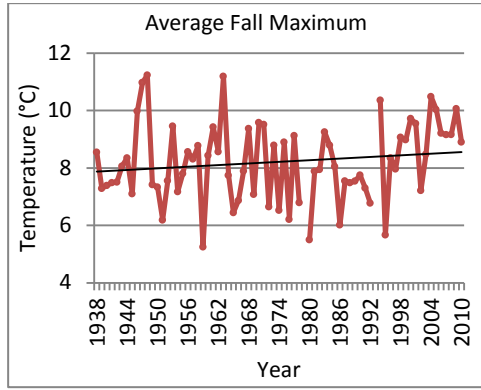

Increase of 0.6°C