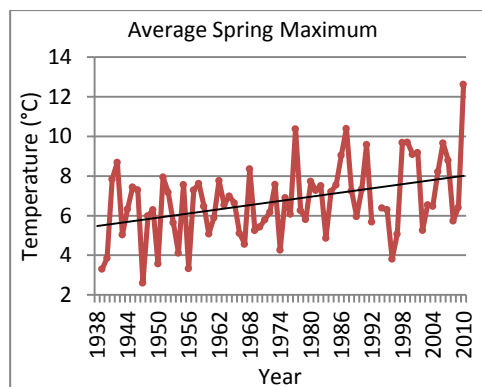

Climate Trends

Historical Climate Trends for Kapuskasing, Ontario

Daily climate data from the Kapuskasing A weather station obtained from Environment Canada (2011). Temperature and precipitation data, for the years 1938 to 2010, are displayed annually and seasonally. Data was missing from 1938, 1942 (maximum temperature, total precipitation), 1979, 1992 and 1993. As a result, average annual temperature could not be calculated for these years. Average winter temperature could not be calculated for 1938, 1993 and 1994. Average summer temperature (minimum and mean) could not be calculated for 1942 and 1993. Average Spring temperature could not be calculated for 1938 and 1993. Average fall temperature could not be calculated for 1979 and 1993. Total precipitation could not be calculated for the winter of 1938, fall of 1979, all of 1993 and the winter of 1994.

Increase of 1.0°C

Increase of 1.5°C

Increase of 0.6°C

Increase of 1.0°C

Increase of 1.4°C

Increase of 0.7°C

Increase of 1.8°C

Increase of 2.6°C

Increase of 1.1°C

Increase of 0.6°C

Increase of 1.0°C

Increase of 0.3°C

Historical Climate Trends for Kapuskasing

Increase of 0.3°C

Increase of 0.6°C

0°C