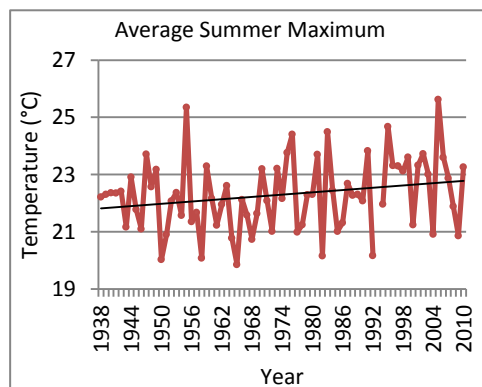

Climate Trends

Historical Climate Trends for Kapuskasing, Ontario

Daily climate data from the Kapuskasing A weather station obtained from Environment Canada (2011). Temperature and precipitation data, for the years 1938 to 2010, are displayed annually and seasonally. Data was missing from 1938, 1942 (maximum temperature, total precipitation), 1979, 1992 and 1993. As a result, average annual temperature could not be calculated for these years. Average winter temperature could not be calculated for 1938, 1993 and 1994. Average summer temperature (minimum and mean) could not be calculated for 1942 and 1993. Average Spring temperature could not be calculated for 1938 and 1993. Average fall temperature could not be calculated for 1979 and 1993. Total precipitation could not be calculated for the winter of 1938, fall of 1979, all of 1993 and the winter of 1994.

Increase of 1.0°C

Increase of 1.5°C

Increase of 0.6°C

Increase of 1.0°C

Increase of 1.4°C

Increase of 0.7°C

Increase of 1.8°C

Increase of 2.6°C

Increase of 1.1°C

Increase of 0.6°C

Increase of 1.0°C

Increase of 0.3°C

Historical Climate Trends for Kapuskasing

Increase of 0.3°C

Increase of 0.6°C

0°C