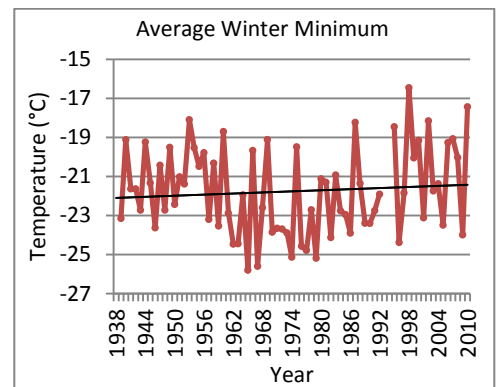

Climate Trends

Historical Climate Trends for Kapuskasing, Ontario

Daily climate data from the Kapuskasing A weather station obtained from Environment Canada (2011). Temperature and precipitation data, for the years 1938 to 2010, are displayed annually and seasonally. Data was missing from 1938, 1942 (maximum temperature, total precipitation), 1979, 1992 and 1993. As a result, average annual temperature could not be calculated for these years. Average winter temperature could not be calculated for 1938, 1993 and 1994. Average summer temperature (minimum and mean) could not be calculated for 1942 and 1993. Average Spring temperature could not be calculated for 1938 and 1993. Average fall temperature could not be calculated for 1979 and 1993. Total precipitation could not be calculated for the winter of 1938, fall of 1979, all of 1993 and the winter of 1994.

Increase of 1.0°C

Increase of 1.5°C

Increase of 0.6°C

Increase of 1.0°C

Increase of 1.4°C

Increase of 0.7°C

Increase of 1.8°C

Increase of 2.6°C