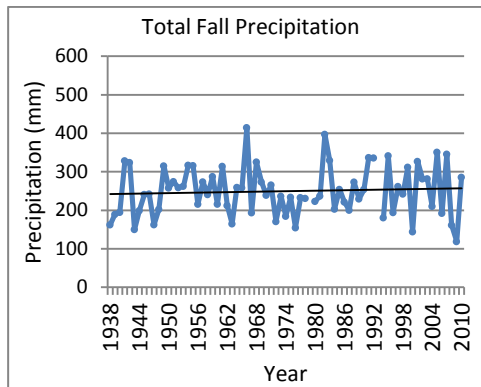

Decrease of 35 mm

Increase of 15 mm