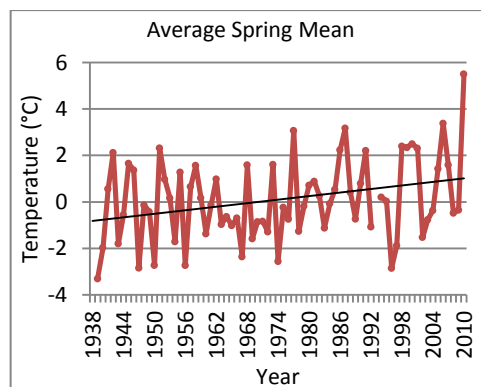

Climate Trends

Historical Climate Trends for Kapuskasing, Ontario

Daily climate data from the Kapuskasing A weather station obtained from Environment Canada (2011). Temperature and precipitation data, for the years 1938 to 2010, are displayed annually and seasonally. Data was missing from 1938, 1942 (maximum temperature, total precipitation), 1979, 1992 and 1993. As a result, average annual temperature could not be calculated for these years. Average winter temperature could not be calculated for 1938, 1993 and 1994. Average summer temperature (minimum and mean) could not be calculated for 1942 and 1993. Average Spring temperature could not be calculated for 1938 and 1993. Average fall temperature could not be calculated for 1979 and 1993. Total precipitation could not be calculated for the winter of 1938, fall of 1979, all of 1993 and the winter of 1994.

Increase of 1.0°C

Increase of 1.5°C

Increase of 0.6°C

Increase of 1.0°C

Increase of 1.4°C

Increase of 0.7°C

Increase of 1.8°C

Increase of 2.6°C

Increase of 1.1°C

Increase of 0.6°C

Increase of 1.0°C

Increase of 0.3°C

Historical Climate Trends for Kapuskasing

Increase of 0.3°C

Increase of 0.6°C

0°C