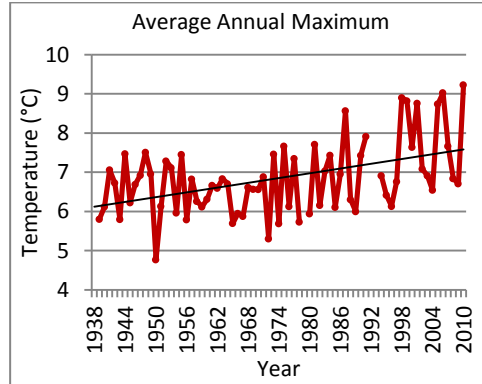

Climate Trends

Historical Climate Trends for Kapuskasing, Ontario

Daily climate data from the Kapuskasing A weather station obtained from Environment Canada (2011). Temperature and precipitation data, for the years 1938 to 2010, are displayed annually and seasonally. Data was missing from 1938, 1942 (maximum temperature, total precipitation), 1979, 1992 and 1993. As a result, average annual temperature could not be calculated for these years. Average winter temperature could not be calculated for 1938, 1993 and 1994. Average summer temperature (minimum and mean) could not be calculated for 1942 and 1993. Average Spring temperature could not be calculated for 1938 and 1993. Average fall temperature could not be calculated for 1979 and 1993. Total precipitation could not be calculated for the winter of 1938, fall of 1979, all of 1993 and the winter of 1994.

Increase of 1.0°C

Increase of 1.5°C

Increase of 0.6°C

Increase of 1.0°C

Increase of 1.4°C

Increase of 0.7°C

Increase of 1.8°C

Increase of 2.6°C