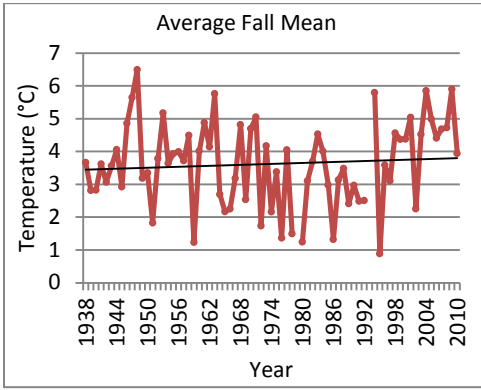

Historical Climate Trends for Kapuskasing

Increase of 0.3°C