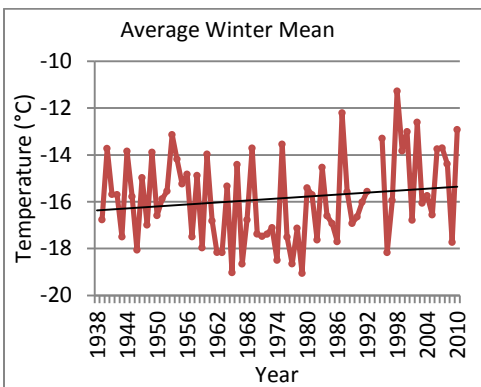

Climate Trends

Historical Climate Trends for Kapuskasing, Ontario

Daily climate data from the Kapuskasing A weather station obtained from Environment Canada (2011). Temperature and precipitation data, for the years 1938 to 2010, are displayed annually and seasonally. Data was missing from 1938, 1942 (maximum temperature, total precipitation), 1979, 1992 and 1993. As a result, average annual temperature could not be calculated for these years. Average winter temperature could not be calculated for 1938, 1993 and 1994. Average summer temperature (minimum and mean) could not be calculated for 1942 and 1993. Average Spring temperature could not be calculated for 1938 and 1993. Average fall temperature could not be calculated for 1979 and 1993. Total precipitation could not be calculated for the winter of 1938, fall of 1979, all of 1993 and the winter of 1994.

Increase of 1.0°C

Increase of 1.5°C

Increase of 0.6°C

Increase of 1.0°C

Increase of 1.4°C

Increase of 0.7°C

Increase of 1.8°C

Increase of 2.6°C