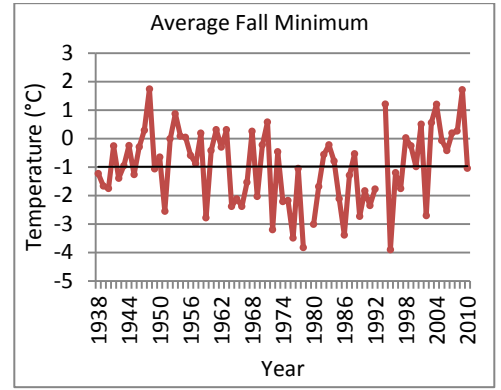

Historical Climate Trends for Kapuskasing

0°C

This document has been produced by the Ontario Centre for Climate Impacts and Adaptation Resources (OCCIAR) for the Community Adaptation Initiative project.

For more information about OCCIAR please visit

www.climateontario.ca

This project has received funding support from the Government of Ontario. Such support does not indicate endorsement by the Government of Ontario of the contents of the material.