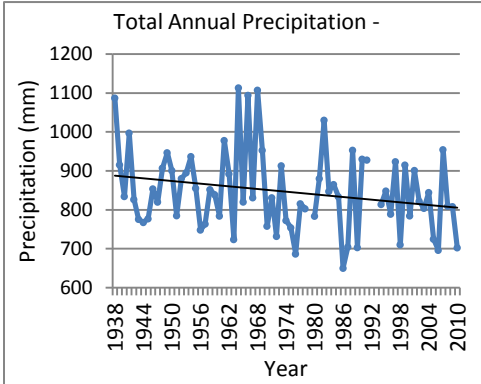

Increase of 0.3°C

Decrease of 83mm