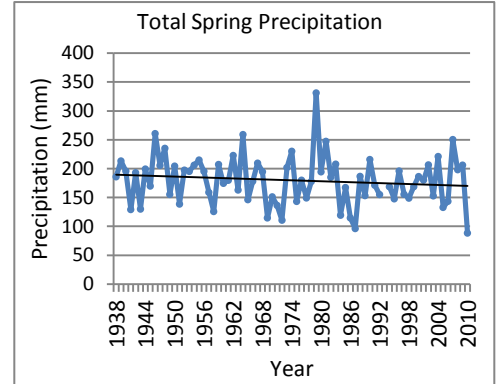

0°C

Decrease of 20 mm