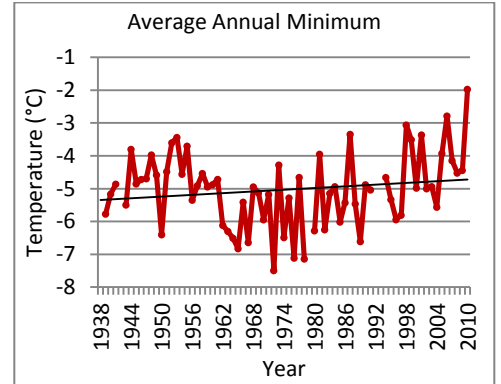

Climate Trends

Historical Climate Trends for Kapuskasing, Ontario

Daily climate data from the Kapuskasing A weather station obtained from Environment Canada (2011). Temperature and precipitation data, for the years 1938 to 2010, are displayed annually and seasonally. Data was missing from 1938, 1942 (maximum temperature, total precipitation), 1979, 1992 and 1993. As a result, average annual temperature could not be calculated for these years. Average winter temperature could not be calculated for 1938, 1993 and 1994. Average summer temperature (minimum and mean) could not be calculated for 1942 and 1993. Average Spring temperature could not be calculated for 1938 and 1993. Average fall temperature could not be calculated for 1979 and 1993. Total precipitation could not be calculated for the winter of 1938, fall of 1979, all of 1993 and the winter of 1994.

Increase of 1.0°C

Increase of 1.5°C

Increase of 0.6°C

Increase of 1.0°C

Increase of 1.4°C

Increase of 0.7°C

Increase of 1.8°C

Increase of 2.6°C