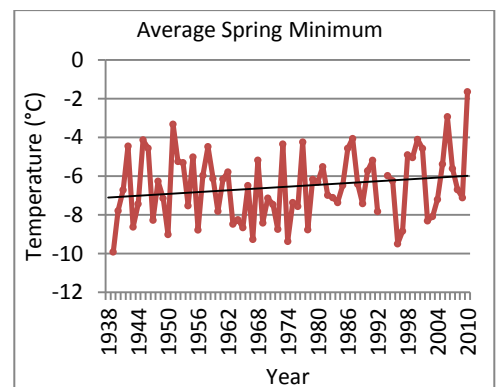

Climate Trends

Historical Climate Trends for Kapuskasing, Ontario

Daily climate data from the Kapuskasing A weather station obtained from Environment Canada (2011). Temperature and precipitation data, for the years 1938 to 2010, are displayed annually and seasonally. Data was missing from 1938, 1942 (maximum temperature, total precipitation), 1979, 1992 and 1993. As a result, average annual temperature could not be calculated for these years. Average winter temperature could not be calculated for 1938, 1993 and 1994. Average summer temperature (minimum and mean) could not be calculated for 1942 and 1993. Average Spring temperature could not be calculated for 1938 and 1993. Average fall temperature could not be calculated for 1979 and 1993. Total precipitation could not be calculated for the winter of 1938, fall of 1979, all of 1993 and the winter of 1994.

Increase of 1.0°C

Increase of 1.5°C

Increase of 0.6°C

Increase of 1.0°C

Increase of 1.4°C

Increase of 0.7°C

Increase of 1.8°C

Increase of 2.6°C

Increase of 1.1°C

Increase of 0.6°C

Increase of 1.0°C

Increase of 0.3°C

Historical Climate Trends for Kapuskasing

Increase of 0.3°C

Increase of 0.6°C

0°C