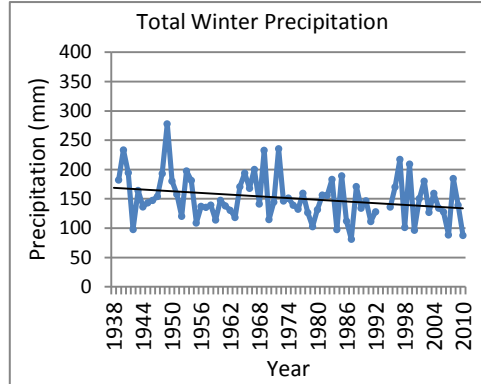

Increase of 0.6°C

Decrease of 35 mm