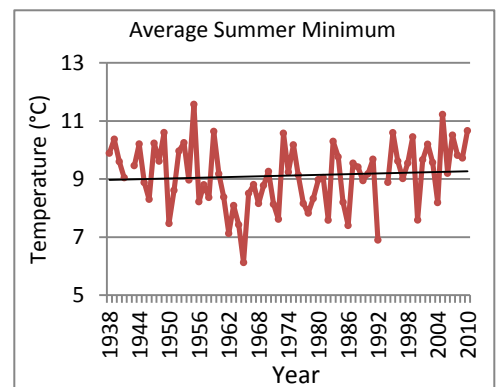

Climate Trends

Historical Climate Trends for Kapuskasing, Ontario

Daily climate data from the Kapuskasing A weather station obtained from Environment Canada (2011). Temperature and precipitation data, for the years 1938 to 2010, are displayed annually and seasonally. Data was missing from 1938, 1942 (maximum temperature, total precipitation), 1979, 1992 and 1993. As a result, average annual temperature could not be calculated for these years. Average winter temperature could not be calculated for 1938, 1993 and 1994. Average summer temperature (minimum and mean) could not be calculated for 1942 and 1993. Average Spring temperature could not be calculated for 1938 and 1993. Average fall temperature could not be calculated for 1979 and 1993. Total precipitation could not be calculated for the winter of 1938, fall of 1979, all of 1993 and the winter of 1994.

Increase of 1.0°C

Increase of 1.5°C

Increase of 0.6°C

Increase of 1.0°C

Increase of 1.4°C

Increase of 0.7°C

Increase of 1.8°C

Increase of 2.6°C

Increase of 1.1°C

Increase of 0.6°C

Increase of 1.0°C

Increase of 0.3°C

Historical Climate Trends for Kapuskasing

Increase of 0.3°C

Increase of 0.6°C

0°C