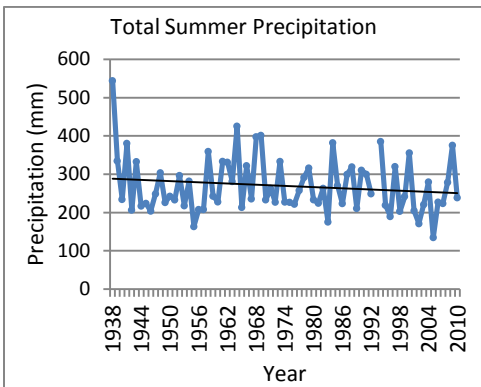

Decrease of 83mm

Decrease of 38 mm