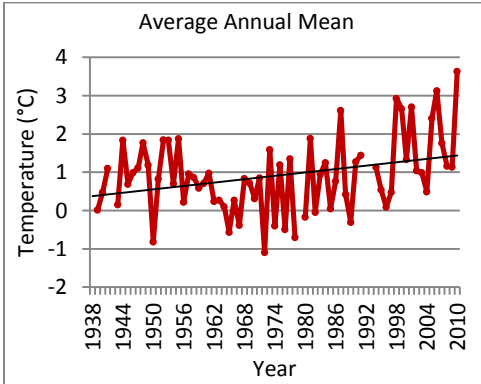

Climate Trends

Historical Climate Trends for Kapuskasing, Ontario

Daily climate data from the Kapuskasing A weather station obtained from Environment Canada (2011). Temperature and precipitation data, for the years 1938 to 2010, are displayed annually and seasonally. Data was missing from 1938, 1942 (maximum temperature, total precipitation), 1979, 1992 and 1993. As a result, average annual temperature could not be calculated for these years. Average winter temperature could not be calculated for 1938, 1993 and 1994. Average summer temperature (minimum and mean) could not be calculated for 1942 and 1993. Average Spring temperature could not be calculated for 1938 and 1993. Average fall temperature could not be calculated for 1979 and 1993. Total precipitation could not be calculated for the winter of 1938, fall of 1979, all of 1993 and the winter of 1994.

Increase of 1.0°C

Increase of 1.5°C

Increase of 0.6°C

Increase of 1.0°C

Increase of 1.4°C

Increase of 0.7°C

Increase of 1.8°C

Increase of 2.6°C