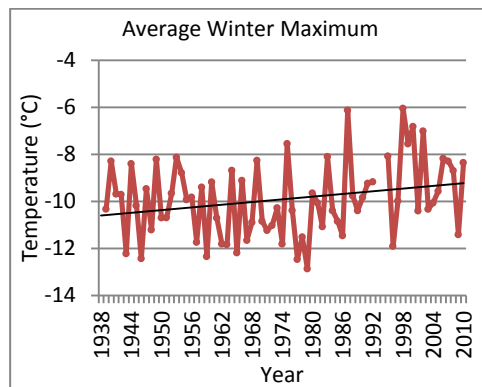

Climate Trends

Historical Climate Trends for Kapuskasing, Ontario

Daily climate data from the Kapuskasing A weather station obtained from Environment Canada (2011). Temperature and precipitation data, for the years 1938 to 2010, are displayed annually and seasonally. Data was missing from 1938, 1942 (maximum temperature, total precipitation), 1979, 1992 and 1993. As a result, average annual temperature could not be calculated for these years. Average winter temperature could not be calculated for 1938, 1993 and 1994. Average summer temperature (minimum and mean) could not be calculated for 1942 and 1993. Average Spring temperature could not be calculated for 1938 and 1993. Average fall temperature could not be calculated for 1979 and 1993. Total precipitation could not be calculated for the winter of 1938, fall of 1979, all of 1993 and the winter of 1994.

Increase of 1.0°C

Increase of 1.5°C

Increase of 0.6°C

Increase of 1.0°C

Increase of 1.4°C

Increase of 0.7°C

Increase of 1.8°C

Increase of 2.6°C