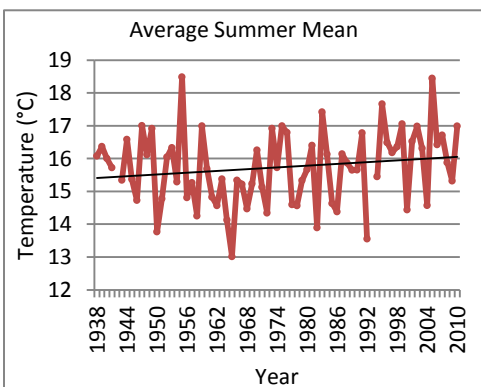

Increase of 0.6°C

Increase of 1.0°C

Increase of 0.3°C